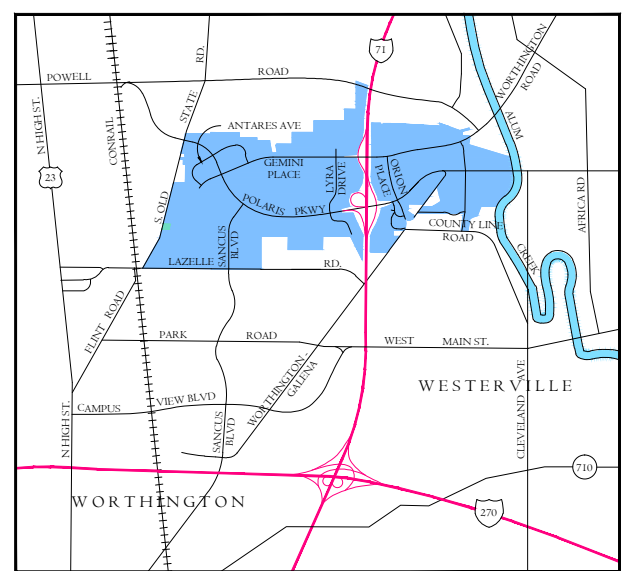

1.77 ac. site

7965 N. High St., Suite 340
Columbus, Ohio 43235
Phone: 614.885.1700
Fax: 614.885.1701
www.ctconsultants.com

Available Acreage

Location Map

January, 2018

Key

- | | | | | | | | | | |
|---------------------------------|-----------------------------|------------------------------|------------------------------|--------------------------------|--|--------------------------------------|--|---------------------------------|-----------------------------|
| 1 Applebee's | 17 Chase - McCoy Center | 33 House Of Japan | 49 Offices at Polaris | 65 Sancus Retail Center | 81 Quick Inc. | 97 Fifth/Third Bank | 113 Costco Gas | 129 Walgreen's | 145 Valvoline |
| 2 Firebirds/Core Life | 18 Polaris Commerce Center | 34 Capella Center | 50 Offices at Polaris | 66 Polaris Fashion Place | 82 Cranel | 98 The Market at Polaris | 114 Mitchell's Steakhouse | 130 Avenue at Polaris | 146 Ikea |
| 3 Starbucks | 19 Fire Station/Water Tower | 35 Polaris Center I | 51 Quest Business Center | 67 Polaris Professional Center | 83 Pella Windows | 99 Candlewood Suites | 115 Royal Ginger | 131 AutoZone | 147 Ashley/Morris Furniture |
| 4 Marcella's | 20 Sunoco | 36 Pointe at Polaris | 52 United Health Care | 68 Polaris Medical Center | 84 Rockford Homes | 100 Haverty Furniture | 116 The Lakes at Polaris | 132 Jason's Deli | 148 Value City Furniture |
| 5 O'Charley's | 21 Arby's | 37 Orion Office Park | 53 Polaris View | 69 JP Morgan Chase | 85 Mr. Tire | 101 Red Robin | 117 Gemini Place Retail Center 3 | 133 Medical Office | 149 Staybridge Suites |
| 6 Taco Bell/Pizza Hut | 22 Bar Louie | 38 McGraw Hill | 54 United Dairy Farmers | 70 CVS | 86 Pier I | 102 Polaris Neighborhood Center 3 | 118 Cambria Suites | 134 Polaris Place | 150 At Home |
| 7 Smokey Bones BBQ | 23 Quaker Steak & Lube | 39 Corporate One Credit | 55 Huntington Bank | 71 C.A.R.S. at Polaris | 87 Tilted Kilt | 103 Front Room Furnishings | 119 L.A. Fitness | 135 Tim Horton's | 151 Polaris Retirement |
| 8 Jared The Galleria of Jewelry | 24 NTB | 40 Offices at Polaris | 56 Homewood Suites | 72 Capital Lighting | 88 Lifeway Retail Center | 104 Rave Motion Pictures | 120 Polaris Neighborhood Center 4 | 136 Goo Goo Car Wash | 152 Burger King |
| 9 MacKenzie River Pizza | 25 Comfort Inn | 41 Beacon Insurance | 57 Skyline Chili | 73 La Petite Academy | 89 Texas Roadhouse Grill | 105 Tire Discounters | 121 Eddie Merlot's | 137 Cabela's | 153 Corner Bakery |
| 10 Wendy's | 26 Magic Mountain | 42 Polaris Innovation Center | 58 Polaris Neighborhood Ctr. | 74 The Cabinet Shop | 90 Capella Center 2 | 106 Hampton Inn & Suites | 122 Gemini Place Towne Center | 138 Residence Inn | 154 Paramount |
| 11 Extended Stay of America | 27 Carrabba's Italian Grill | 43 Shell | 59 DSW | 75 Alpha Graphics | 91 Azia Oriental Rugs | 107 Hilton Hotel | 123 Sonic | 139 Holiday Inn Express | 155 Art Van |
| 12 Polaris Towne Center | 28 Hilton Garden Inn | 44 BP | 60 Olive Garden | 76 Newcome Electronic Systems | 92 Chase | 108 Polaris West | 124 Lifestyle Center - Polaris Fashion Place | 140 801 Polaris Apartments | 156 Duluth Trading Company |
| 13 Lowe's | 29 Waffle House | 45 McDonald's | 61 Red Lobster | 77 Hugs and Hearts | 93 Gemini Shopping Center | 109 Potbelly's/Omaha Steak/Vit. Shop | 125 Valvoline | 141 Matt The Millers/DXL | 157 Top Golf |
| 14 Target | 30 La-Z-Boy | 46 Steak & Shake | 62 Vacant | 78 Olentangy Management | 94 Sancus Neighborhood Shopping Center | 110 BJ's Restaurant/Brewhouse | 126 Raising Cane's | 142 Roosters | |
| 15 Cort Furniture | 31 Mattress Firm | 47 Polaris Grille | 63 BP | 79 Polaris Family Dentistry | 95 Polaris Neighborhood Center 2 | 111 Mimi's Cafe | 127 Firestone | 143 Westar Nhbhd. Retail Center | |
| 16 AAA Car Care | 32 Rude Dog Bar & Grill | 48 Four Points Hotel | 64 Bedrooms First | 80 EDS Industrial Solutions | 96 Star Lanes | 112 Costco | 128 McDonald's | 144 Ravines at Westar | |